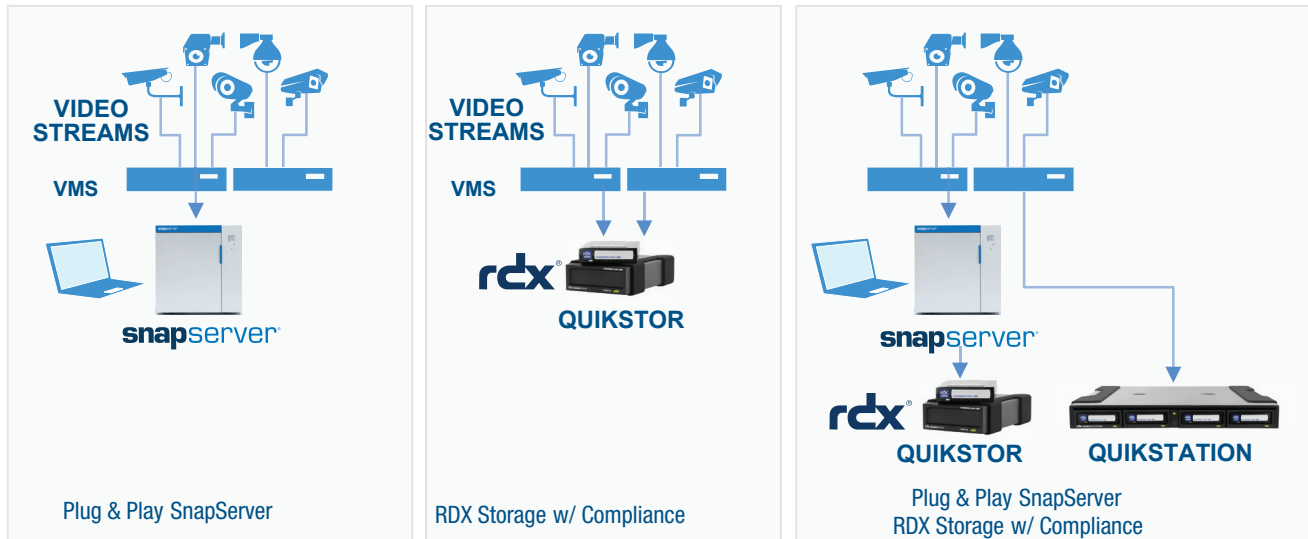

# Video Surveillance – Plug and Play Business Solutions

Video Surveillance is a powerful crime prevention tool with faster and more accurate response to emergency situations. Majority of businesses are deploying network based surveillance for higher availability, longer retention period, better analytics, and off-premise streaming of video or a second copy of data for compliance.

### Customers choose Overland Video Surveillance solution

- Plug & Play SnapServer setup time is less than 15 minutes
- Pay as you grow with best price-performance storage for video streams
- Data vaulting and Archive for high availability with redundancy and backup integration
- Very low TCO and OPEX with low power consumption & offline storage benefits
- Ruggedized data Transportation for low cost movement of large amounts of data for video analytics