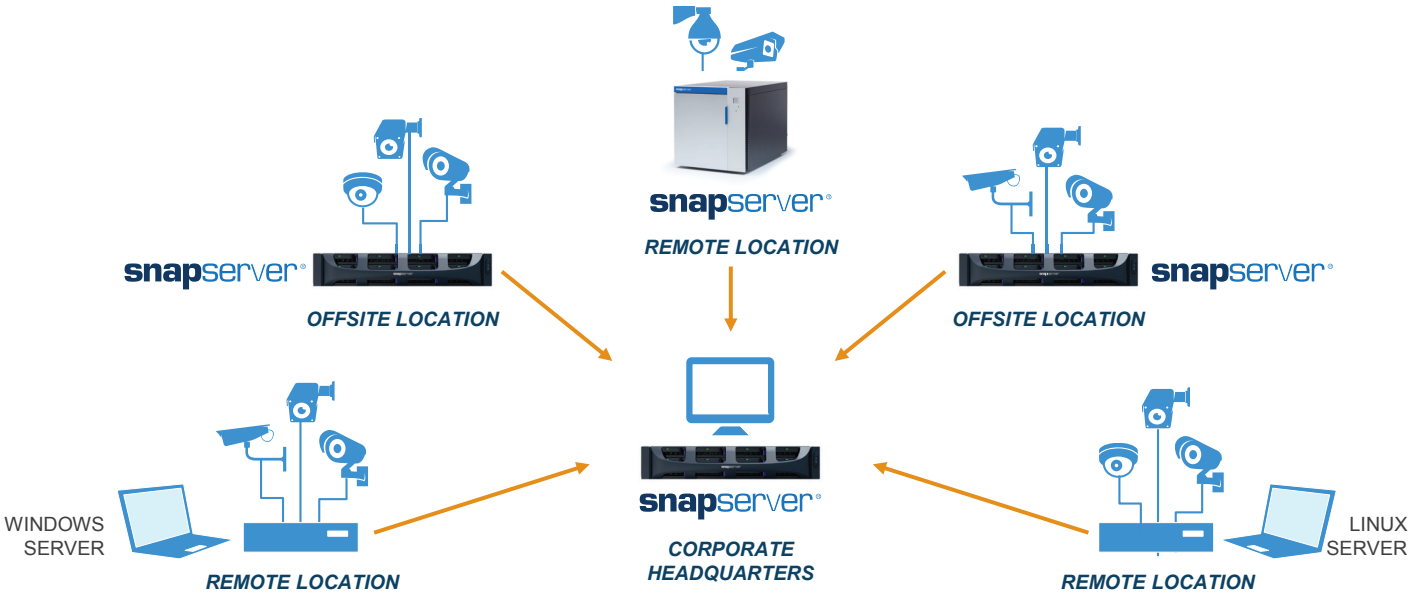

Distributed Video Surveillance solution